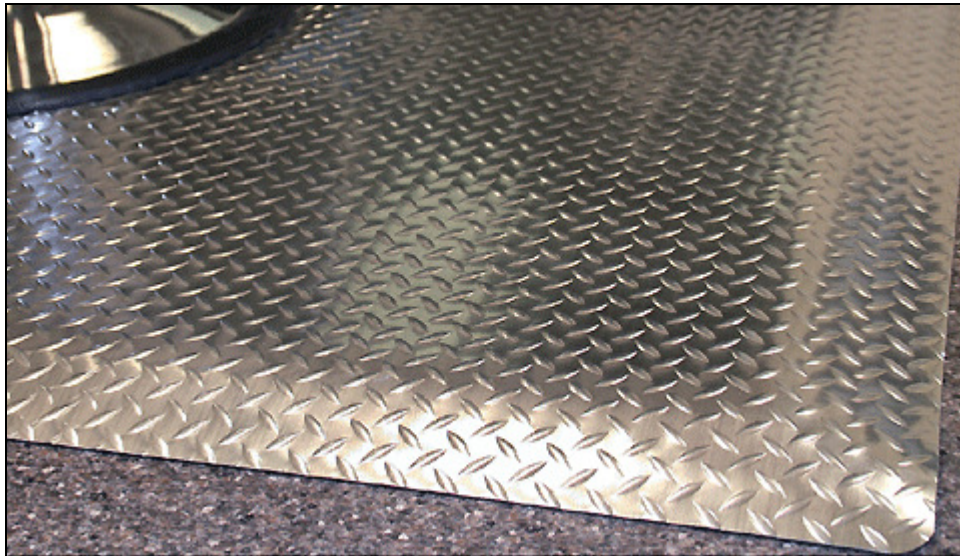

Diamond DeckPlate Salon Mats

Our Diamond DeckPlate Salon Mats offer a modern, diamond design with all the anti-fatigue properties of a beauty salon mat. These comfort salon mats complement almost any metallic/industrial design while providing stress relief and an eye-catching design all day long.

- 100% rubber top mat surface is resistant to punctures and chemicals.
- Salon comfort mats available in 9/16" & 1" thicknesses.
- Designer Diamond DeckPlate design complements a variety of finishes and brightens up any floor.
- Low-static surface ensures hair will not "stick" to these salon mats.
- 2' x 3' Mats ONLY available in a rectangular shape WITHOUT any cut-outs.
- Salon Mats available in custom sizes and configurations.

Item No: SLNDD

Standard Sizes (Approximate)

Size	Qty. 1	Qty. 2-10	Qty. 11-25	Qty. 26+
9/16" 2'x3' Black	\$46.80	\$45.88	\$44.52	\$43.24
9/16" 3'x4' Black	\$110.40	\$108.92	\$106.68	\$105.52
9/16" 3'x5' Black	\$136.52	\$134.40	\$132.24	\$130.36
9/16" 4'x5' Black	\$183.32	\$181.20	\$179.80	\$178.56
9/16" 5'x5' Black	\$230.32	\$228.84	\$226.64	\$224.48
1" 2'x3' Black	\$56.36	\$55.24	\$54.12	\$53.20
1" 3'x4' Black	\$126.12	\$124.56	\$122.80	\$120.92
1" 3'x5' Black	\$156.24	\$154.40	\$152.20	\$149.96
1" 4'x5' Black	\$214.40	\$212.76	\$210.60	\$208.80
1" 5'x5' Black	\$268.12	\$266.64	\$264.76	\$262.20
9/16" 2'x3' Chrome	\$58.60	\$57.96	\$56.68	\$55.80
9/16" 3'x5' Chrome	\$169.20	\$167.40	\$165.52	\$164.40
1" 2'x3' Chrome	\$70.56	\$69.92	\$68.72	\$67.24
1" 3'x5' Chrome	\$195.52	\$193.36	\$191.80	\$189.92
Please Call Us for Larger Sizes	\$0.00			