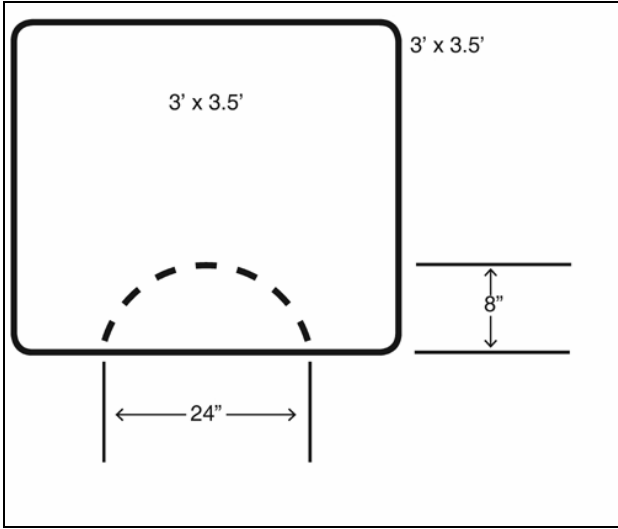

152 Rollins Avenue #102 Rockville, MD 20852 800-762-9010 240-780-3309 (fax)

<http://www.americansalonmats.com>

Salon Mat Shapes and Sizes Chart

All cut-outs are shown for circular base salon chairs but are also available for square and star bases.