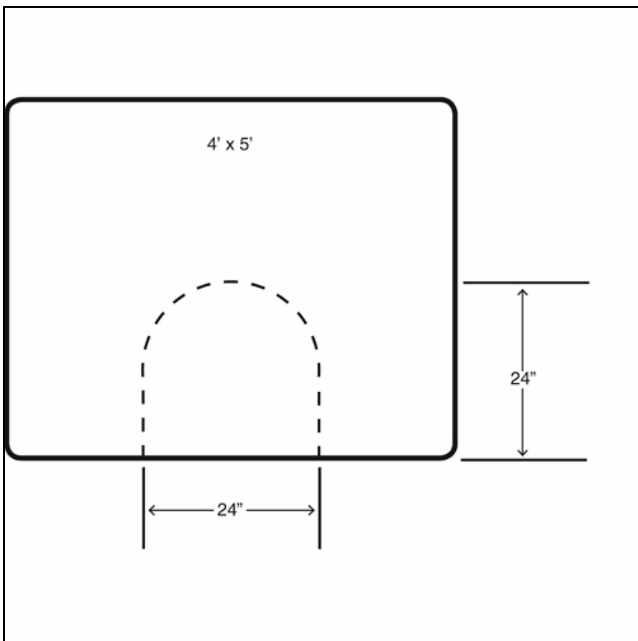

152 Rollins Avenue #102 Rockville, MD 20852 800-762-9010 240-780-3309 (fax)

<http://www.americansalonmats.com>

Salon Mat Shapes and Sizes Chart

All cut-outs are shown for circular base salon chairs but are also available for square and star bases.