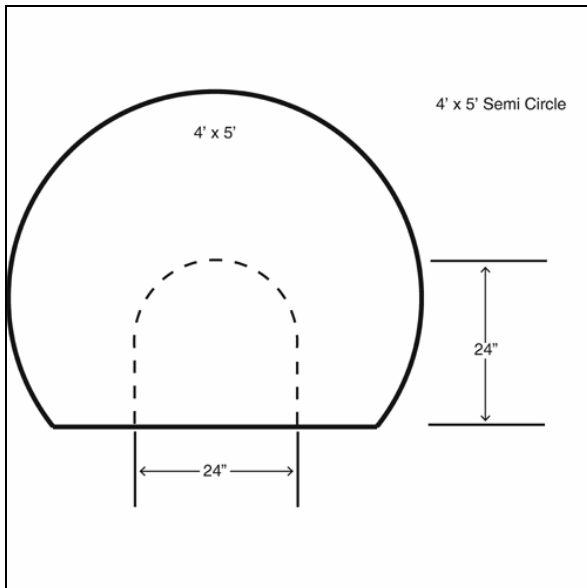

152 Rollins Avenue #102 Rockville, MD 20852 800-762-9010 240-780-3309 (fax)

<http://www.americansalonmats.com>

Salon Mat Shapes and Sizes Chart

All cut-outs are shown for circular base salon chairs but are also available for square and star bases.