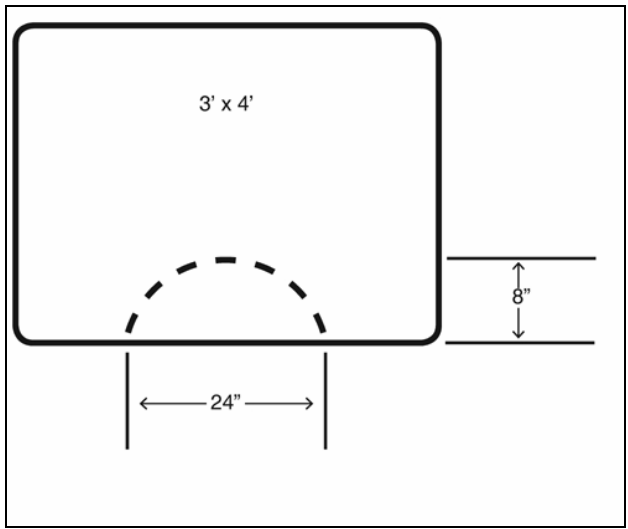

152 Rollins Avenue #102 Rockville, MD 20852 800-762-9010 240-780-3309 (fax)

<http://www.americansalonmats.com>

Salon Mat Shapes and Sizes Chart

All cut-outs are shown for circular base salon chairs but are also available for square and star bases.