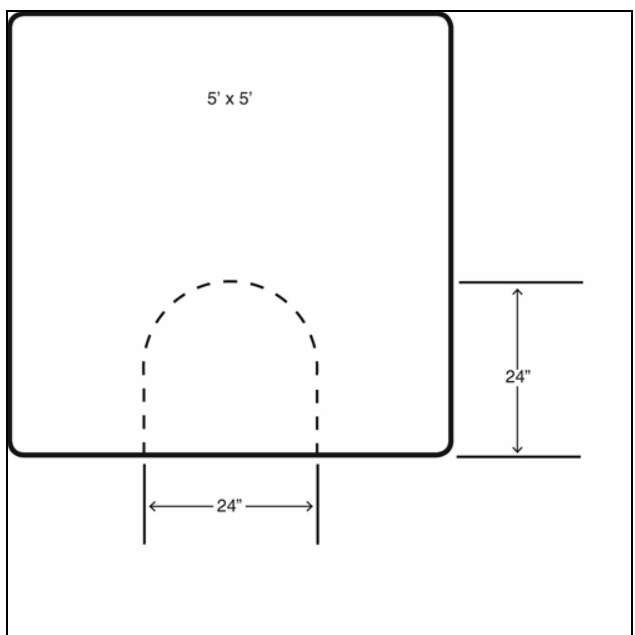

152 Rollins Avenue #102 Rockville, MD 20852 800-762-9010 240-780-3309 (fax)

<http://www.americansalonmats.com>

Salon Mat Shapes and Sizes Chart

All cut-outs are shown for circular base salon chairs but are also available for square and star bases.