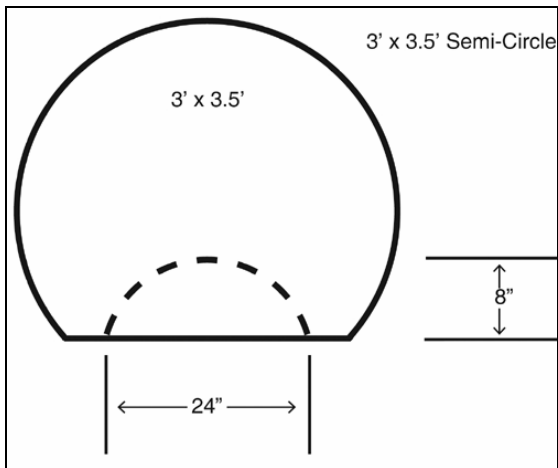

152 Rollins Avenue #102 Rockville, MD 20852 800-762-9010 240-780-3309 (fax)

<http://www.americansalonmats.com>

Salon Mat Shapes and Sizes Chart

All cut-outs are shown for circular base salon chairs but are also available for square and star bases.