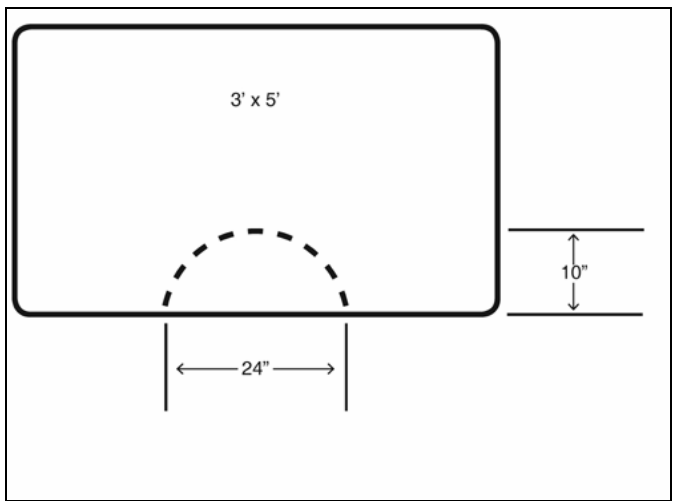

152 Rollins Avenue #102 Rockville, MD 20852 800-762-9010 240-780-3309 (fax)

<http://www.americansalonmats.com>

Salon Mat Shapes and Sizes Chart

All cut-outs are shown for circular base salon chairs but are also available for square and star bases.