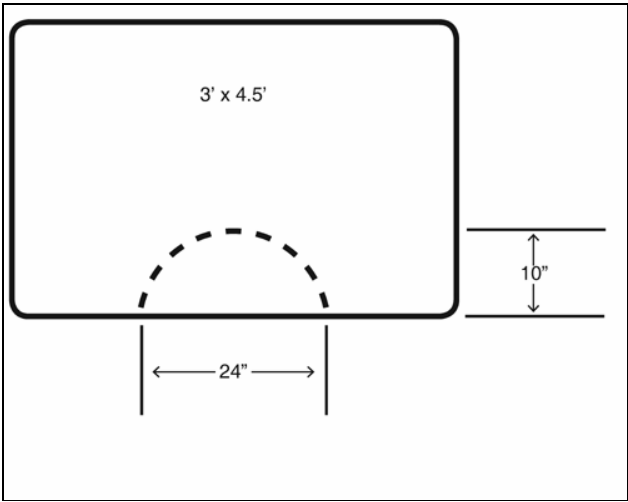

152 Rollins Avenue #102 Rockville, MD 20852 800-762-9010 240-780-3309 (fax)

<http://www.americansalonmats.com>

Salon Mat Shapes and Sizes Chart

All cut-outs are shown for circular base salon chairs but are also available for square and star bases.