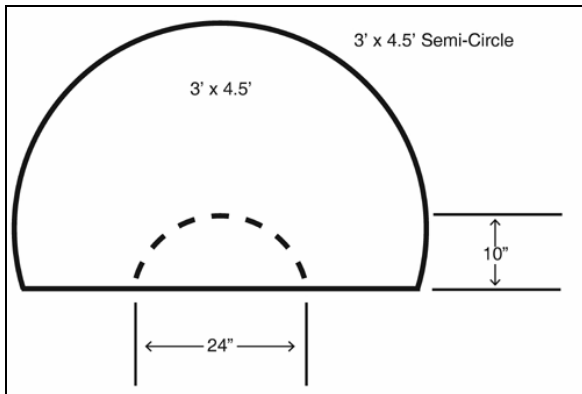

152 Rollins Avenue #102 Rockville, MD 20852 800-762-9010 240-780-3309 (fax)

<http://www.americansalonmats.com>

Salon Mat Shapes and Sizes Chart

All cut-outs are shown for circular base salon chairs but are also available for square and star bases.