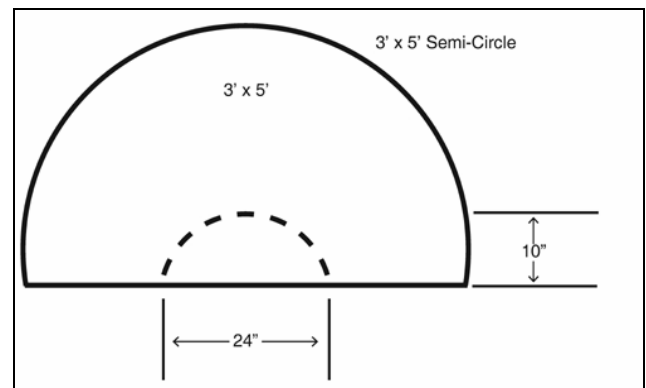

152 Rollins Avenue #102 Rockville, MD 20852 800-762-9010 240-780-3309 (fax)

<http://www.americansalonmats.com>

Salon Mat Shapes and Sizes Chart

All cut-outs are shown for circular base salon chairs but are also available for square and star bases.