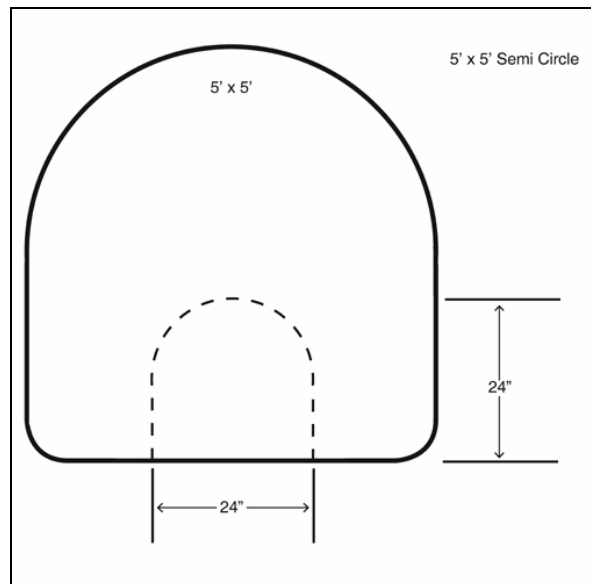

152 Rollins Avenue #102 Rockville, MD 20852 800-762-9010 240-780-3309 (fax)

<http://www.americansalonmats.com>

Salon Mat Shapes and Sizes Chart

All cut-outs are shown for circular base salon chairs but are also available for square and star bases.