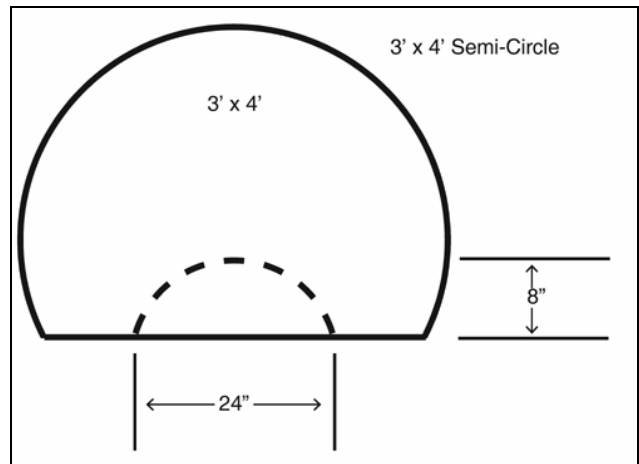

152 Rollins Avenue #102 Rockville, MD 20852 800-762-9010 240-780-3309 (fax)

<http://www.americansalonmats.com>

Salon Mat Shapes and Sizes Chart

All cut-outs are shown for circular base salon chairs but are also available for square and star bases.